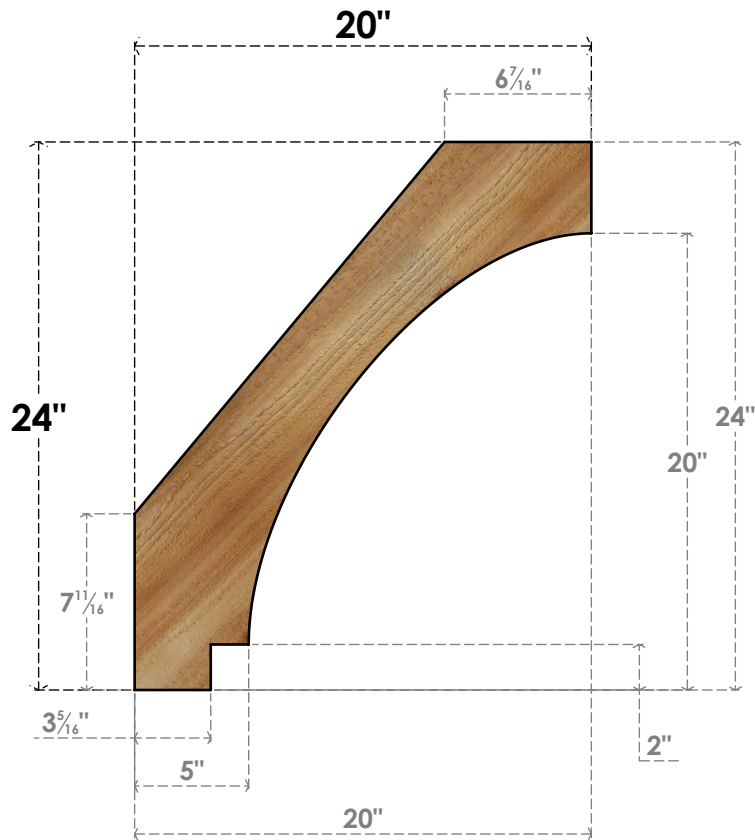

# BRC06X20X24IMP00RWR

6"W X 20"D X 24"H IMPERIAL ROUGH SAWN BRACE, WESTERN RED CEDAR

**SIDE**

**FRONT**

EKENA MILLWORK  
 2300 WEST MAIN ST.  
 CLARKSVILLE, TX 75426  
 TOLL FREE: 866-607-0453  
 WWW.EKENAMILLWORK.COM

**NOTES**

1. INSTALLATION TO BE COMPLETED IN ACCORDANCE WITH MANUFACTURER'S SPECIFICATIONS.
2. DRAWING MAY NOT BE TO SCALE
3. THIS DRAWING IS INTENDED FOR DESIGN AND PLANNING PURPOSES ONLY.
4. ALL INFORMATION CONTAINED HEREIN WAS CURRENT AT THE TIME OF DEVELOPMENT BUT MUST BE REVIEWED AND APPROVED BY THE PRODUCT MANUFACTURER TO BE CONSIDERED ACCURATE.
5. PRODUCTS ARE NOT KILN DRIED. THIS ITEM IS UNIQUE AND WILL CONTAIN THE NATURAL VARIATIONS THAT THE WOOD SPECIES OFFERS. THIS MAY RESULT IN VARIATIONS UP TO 1/4"